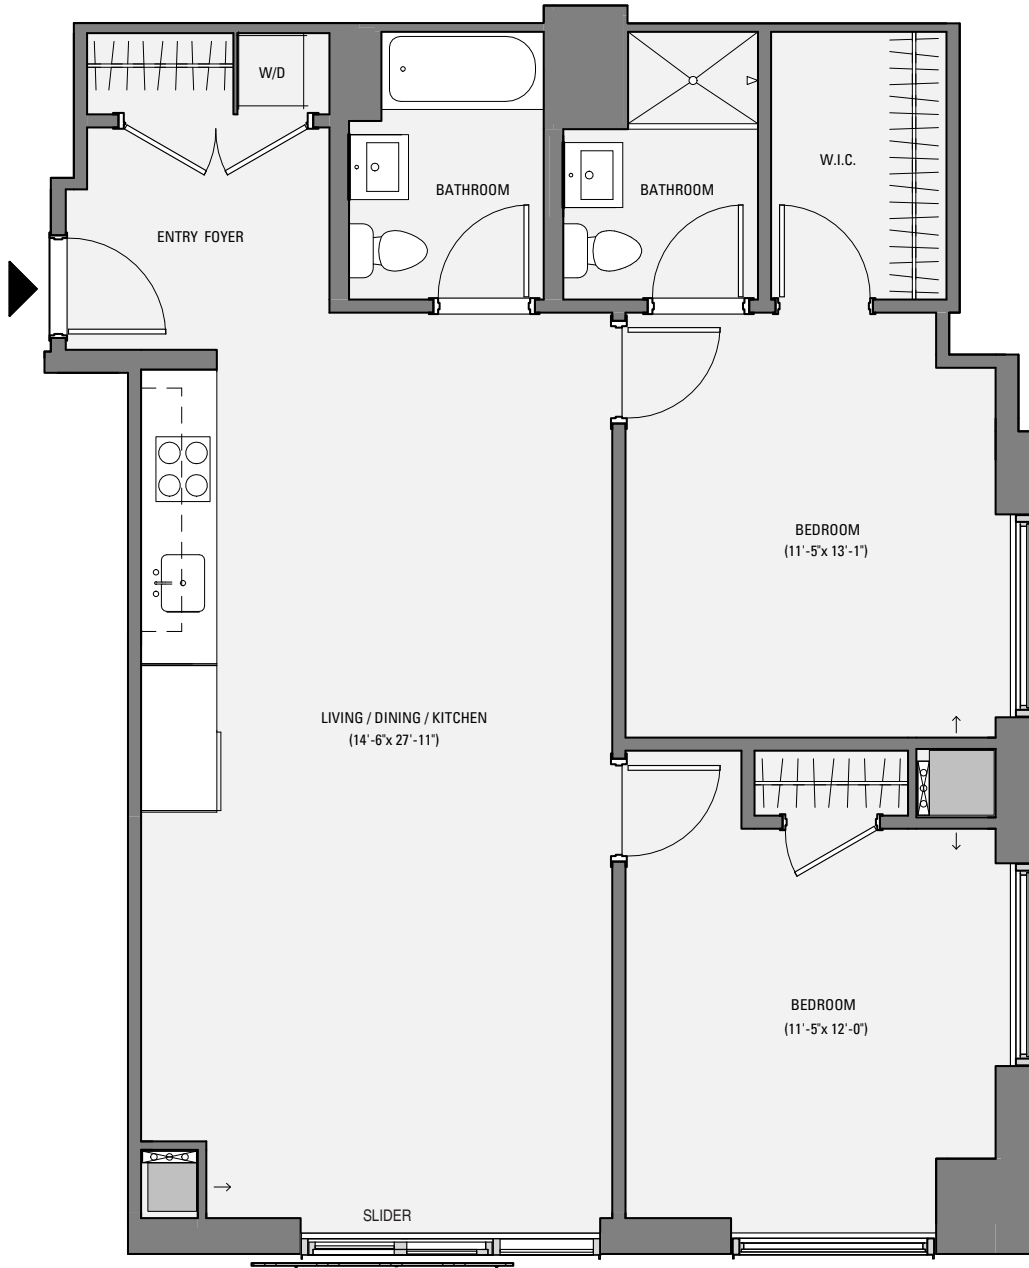

UNIT 325
2 BEDROOM 1065 SQ.FT.

1282 Boylston Street | Boston, MA 02215
617-982-7195 | THEVIRIDIAN.COM

THE ABBEY GROUP |

BOYLSTON STREET

UNIT 422

2 BEDROOM 962 SQ.FT.

1282 Boylston Street | Boston, MA 02215
617-982-7195 | THEVIRIDIAN.COM

THE ABBEY GROUP

BOYLSTON STREET

UNIT 530

2 BEDROOM 1060 SQ.FT.

1282 Boylston Street | Boston, MA 02215
617-982-7195 | THEVIRIDIAN.COM

THE ABBEY GROUP

BOYLSTON STREET

UNIT 901

TWO BEDROOM 1017 SQ.FT.

1282 Boylston Street | Boston, MA 02215
617-982-7195 | THEVIRIDIAN.COM

THE ABBEY GROUP |

BOYLSTON STREET

UNIT 1029

2 BEDROOM 1059 SQ.FT.

1282 Boylston Street | Boston, MA 02215
617-982-7195 | THEVIRIDIAN.COM