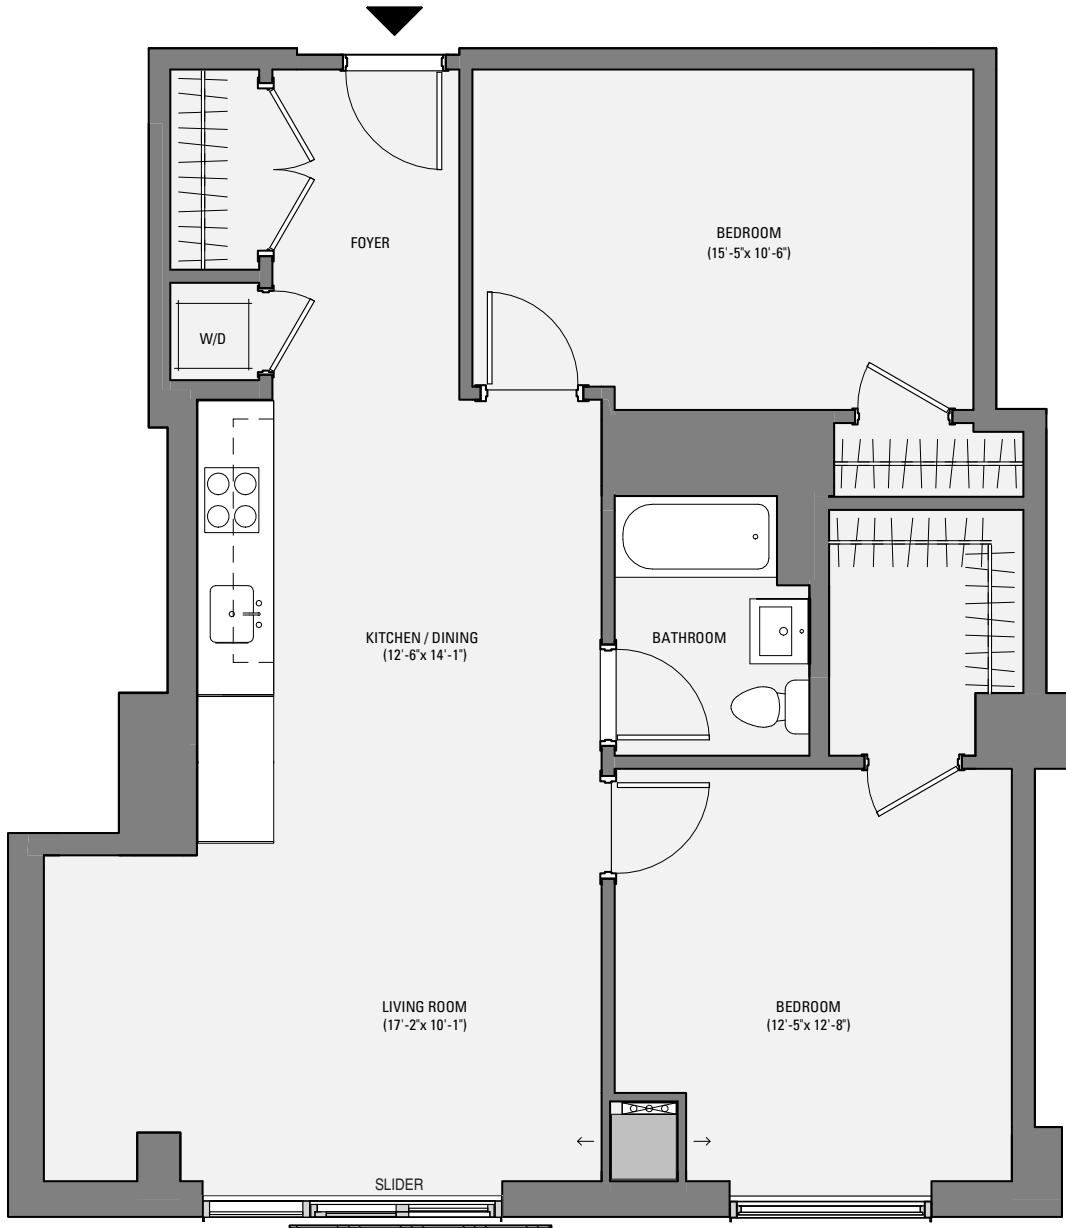

UNIT 325
2 BEDROOM 1065 SQ.FT.

1282 Boylston Street | Boston, MA 02215
617-982-7195 | THEVIRIDIAN.COM

THE ABBEY GROUP |

BOYLSTON STREET

UNIT 422

2 BEDROOM 962 SQ.FT.

1282 Boylston Street | Boston, MA 02215
617-982-7195 | THEVIRIDIAN.COM

THE ABBEY GROUP

BOYLSTON STREET

UNIT 530

2 BEDROOM 1060 SQ.FT.

1282 Boylston Street | Boston, MA 02215
617-982-7195 | THEVIRIDIAN.COM

THE ABBEY GROUP

BOYLSTON STREET

UNIT 901