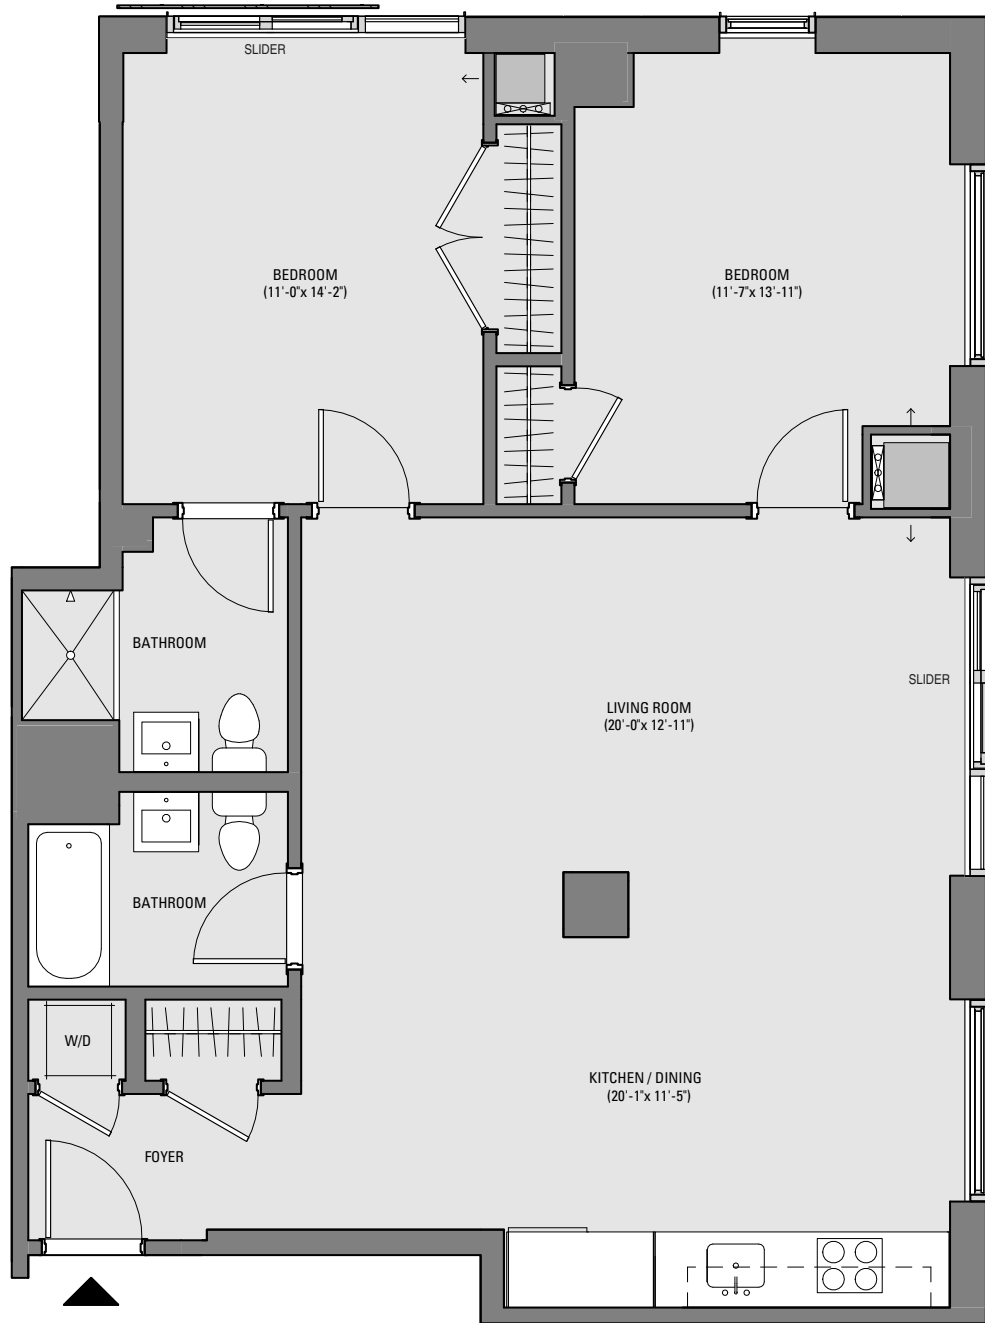

UNIT 325
2 BEDROOM 1065 SQ.FT.

1282 Boylston Street | Boston, MA 02215
617-982-7195 | THEVIRIDIAN.COM

THE ABBEY GROUP |

BOYLSTON STREET

UNIT 422

2 BEDROOM 962 SQ.FT.

1282 Boylston Street | Boston, MA 02215
617-982-7195 | THEVIRIDIAN.COM

THE ABBEY GROUP

BOYLSTON STREET

UNIT 530

2 BEDROOM 1060 SQ.FT.

1282 Boylston Street | Boston, MA 02215
617-982-7195 | THEVIRIDIAN.COM

THE ABBEY GROUP

BOYLSTON STREET

UNIT 901

TWO BEDROOM 1017 SQ.FT.

1282 Boylston Street | Boston, MA 02215
617-982-7195 | THEVIRIDIAN.COM

THE ABBEY GROUP |

BOYLSTON STREET

UNIT 1029

2 BEDROOM 1059 SQ.FT.

1282 Boylston Street | Boston, MA 02215
617-982-7195 | THEVIRIDIAN.COM