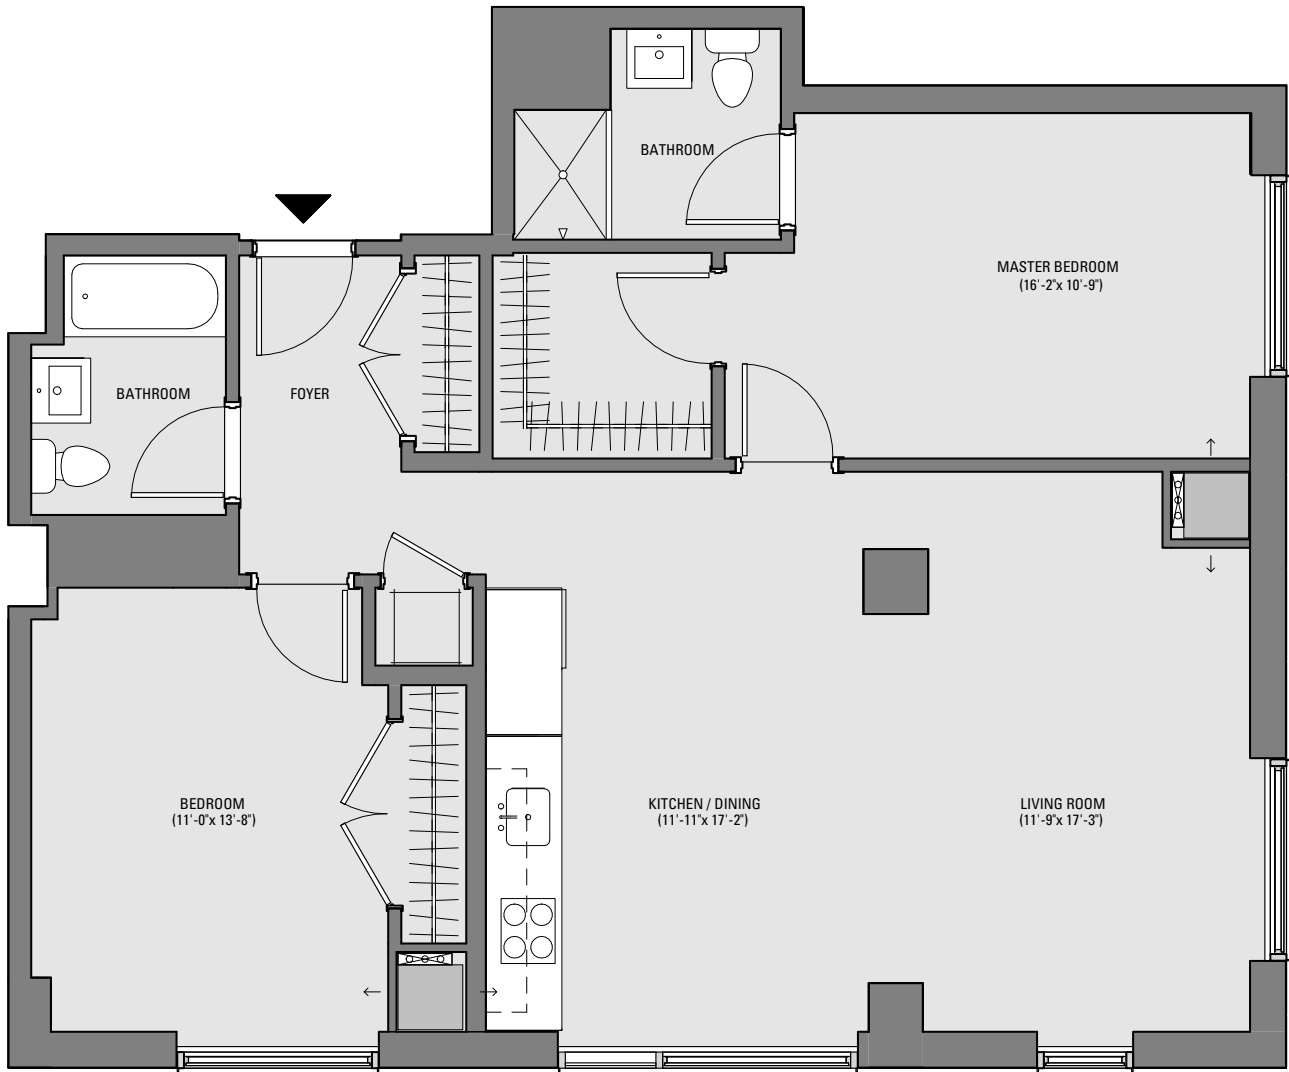

UNIT 325
2 BEDROOM 1065 SQ.FT.

1282 Boylston Street | Boston, MA 02215
617-982-7195 | THEVIRIDIAN.COM

THE ABBEY GROUP |

BOYLSTON STREET

UNIT 422

2 BEDROOM 962 SQ.FT.

1282 Boylston Street | Boston, MA 02215
617-982-7195 | THEVIRIDIAN.COM

THE ABBEY GROUP

BOYLSTON STREET

UNIT 530

2 BEDROOM 1060 SQ.FT.

1282 Boylston Street | Boston, MA 02215
617-982-7195 | THEVIRIDIAN.COM

THE ABBEY GROUP

BOYLSTON STREET

UNIT 901