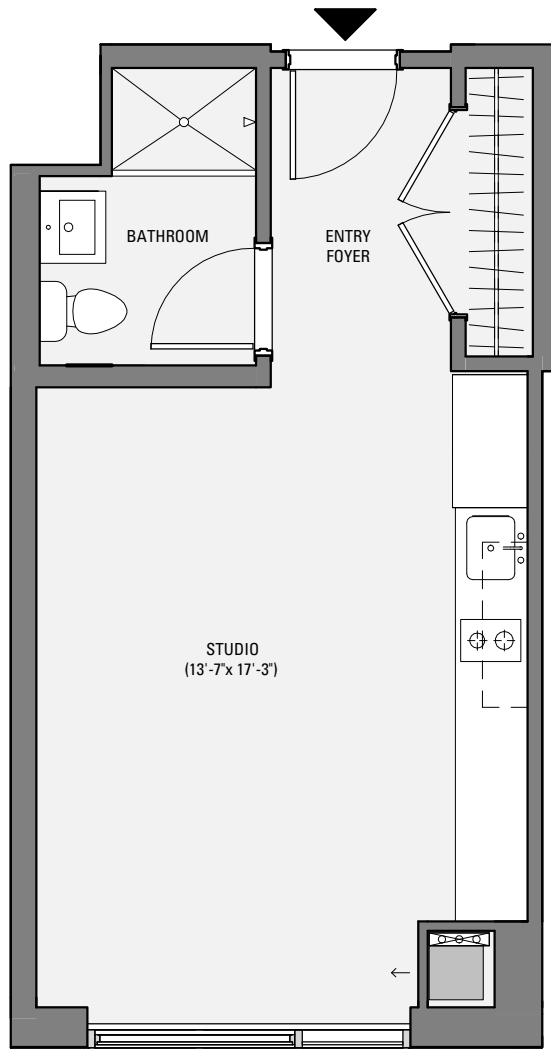

BOYLSTON STREET

UNIT 219

STUDIO

540 SQ.FT.

1282 Boylston Street | Boston, MA 02215
617-982-7195 | THEVIRIDIAN.COM

THE ABBEY GROUP |

UNIT 302

STUDIO

390 SQ.FT.